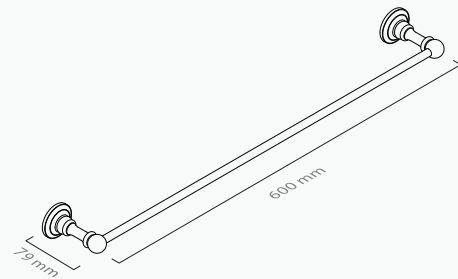

**AVAILABLE FINISHES**

Chrome / Brushed Chrome / Antique Nickel / Gold / Rose Gold / Polished Brass / Brushed Brass / Antique Brass / Lacquered (Mate Black or Mate White)

CLASSIC 

■ ref. **CL10C01**

**Toalheiro barra 50**  
Towel rail 50

■ ref. **CL10C02**

**Toalheiro barra 60**  
Towel rack 60

■ ref. **CL10C30**

**Toalheiro barra 30**  
Towel rail 30

■ ref. **CL10C01D**

**Toalheiro barra duplo 50**  
Double towel rail 50

**MATÉRIA-PRIMA**  
Latão