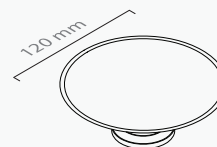

■ ref. **CL10C96**

Saboneteira móvel
Soap dish free standing