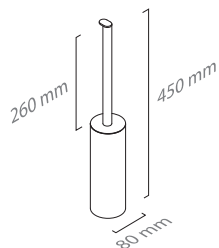

MATÉRIA-PRIMA

Latão

RAW MATERIAL

Brass

ACABAMENTOS DISPONÍVEIS

Cromado / Cromado Escovado / Niquelado / Dourado / Rosa Dourado / Latão Polido / Latão Escovado / Latão Envelhecido / Lacado (Preto Mate ou Branco Mate)

AVAILABLE FINISHES

Chrome / Brushed Chrome / Antique Nickel / Gold / Rose Gold / Polished Brass / Brushed Brass / Antique Brass / Lacquered (Mate Black or Mate White)

W⁹SIMPLEX

■ ref. **W910W11**

Porta escova chão
Toilet brush free standing