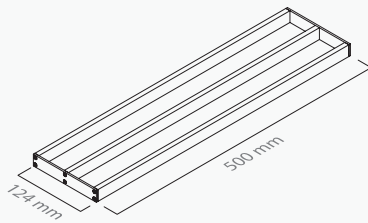

**AVAILABLE FINISHES**

Chrome / Brushed Chrome / Antique Niquel / Gold / Rose Gold / Polished Brass / Brushed Brass / Antique Brass / Lacquered (Mate Black or Mate White)

F8

■ ref. **F810F01**

**Toalheiro barra 50**  
Towel rail 50