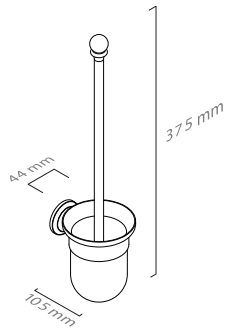

MATÉRIA-PRIMA
Latão

RAW MATERIAL
Brass

ACABAMENTOS DISPONÍVEIS

Cromado / Cromado Escovado / Niquelado / Dourado / Rosa Dourado / Latão Polido / Latão Escovado / Latão Envelhecido / Lacado (Preto Mate ou Branco Mate)

AVAILABLE FINISHES

Chrome / Brushed Chrome / Antique Niquel / Gold / Rose Gold / Polished Brass / Brushed Brass / Antique Brass / Lacquered (Mate Black or Mate White)

CLASSIC