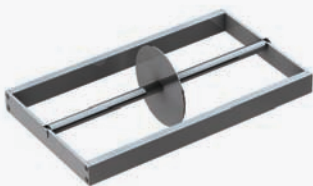

■ ref. **F810F05**

Porta rolo
Roll holder