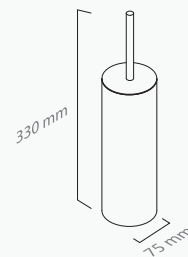

■ ref. **PR10P11C**

Porta escova chão
Toilet brush free standing