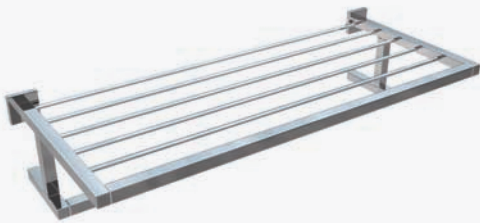

**AVAILABLE FINISHES**  
Chrome / Brushed Chrome / Antique Niquel / Gold / Rose Gold / Polished Brass / Brushed Brass / Antique Brass / Lacquered (Mate Black or Mate White)

■ ref. **M710B13/40**

**Porta toalhas 40**  
Towel rack 40