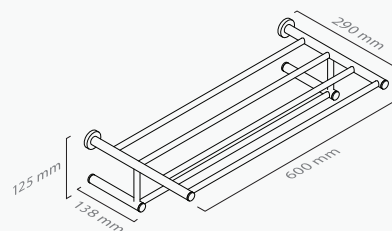

■ ref. **P210P13/60**

Porta toalhas 60
Towel rack 60