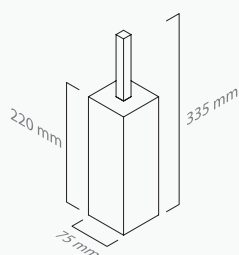

**Esponjeira 40**  
Bar soap dish 40

■ ref. **M710M10**

**Cabide**  
Hook

■ ref. **M710M10P**

**Cabide pendurar**  
Hook

■ ref. **M710M11**

**Porta escova chão**  
Toilet brush free standing

**MATÉRIA-PRIMA**  
Latão