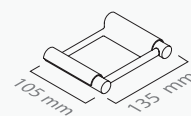

**Porta rolo**  
Roll holder

■ ref. **I330I05R**

**Porta rolo reserva**  
Spare roll holder

■ ref. **I330I06**

**Saboneteira**  
Soap dish wallmounted

**MATÉRIA-PRIMA**  
Aço Inox

**RAW MATERIAL**  
Stainless Steel