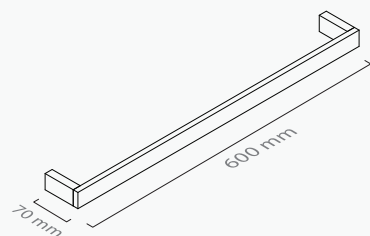

**Toalheiro barra 50**  
Towel rail 50

■ ref. **RE10R02**

**Toalheiro barra 60**  
Towel rail 60

■ ref. **RE10R30**

**Toalheiro barra 30**  
Towel rail 30

■ ref. **RE10R04**

**Prateleira vidro**  
Glass shelf