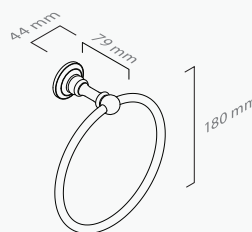

■ ref. **CL10C02**

**Toalheiro barra 60**  
Towel rack 60

■ ref. **CL10C30**

**Toalheiro barra 30**  
Towel rail 30

■ ref. **CL10C01D**

**Toalheiro barra duplo 50**  
Double towel rail 50

**MATÉRIA-PRIMA**  
Latão

**AVAILABLE FINISHES**  
Chrome / Brushed Chrome / Antique Nickel / Gold / Rose Gold / Polished Brass / Brushed Brass / Antique Brass / Lacquered (Mate Black or Mate White)

■ ref. **CL10C02D**

**Toalheiro barra duplo 60**  
Double towel rail 60

■ ref. **CL10C03**

**Toalheiro argola**  
Towel ring

■ ref. **CL10C04/50**

**Prateleira vidro 50**  
Glass shelf 50

■ ref. **CL10C04/60**

**Prateleira vidro 60**  
Glass shelf 60

**MATÉRIA-PRIMA**

Latão