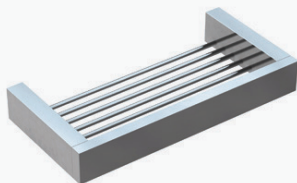

**Porta rolo**  
Roll holder

■ ref. **RE10R06**

**Saboneteira**  
Soap dish wallmounted

■ ref. **RE10R36**

**Doseador**  
Soap dispenser

■ ref. **RE10R16**

**Esponjeira**  
Bar soap dish

**MATÉRIA-PRIMA**