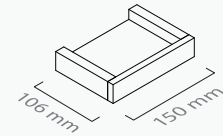

■ ref. **RE10R06**

Saboneteira
Soap dish wallmounted