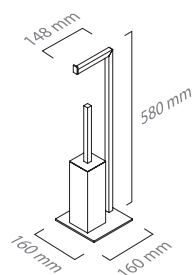

■ ref. **H910H13V**

**Porta toalhas vertical**  
Vertical towel rack

■ ref. **H910H99**

**Toalheiro pé 3 barras**  
Floor free standing triple swivel  
towel rail

■ ref. **H910H439**

**Porta rolo escova pé**  
Floor free standing with roll  
and toilet brush