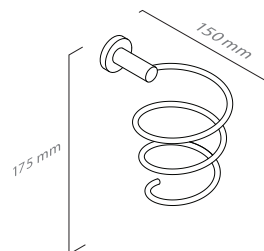

■ ref. **P210P14**

Suporte secador
Hairdryer holder