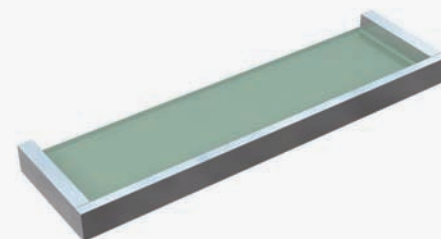

**Toalheiro barra 50**  
Towel rail 50

■ ref. **RE10R02**

**Toalheiro barra 60**  
Towel rail 60

■ ref. **RE10R30**

**Toalheiro barra 30**  
Towel rail 30

■ ref. **RE10R04**

**Prateleira vidro**  
Glass shelf