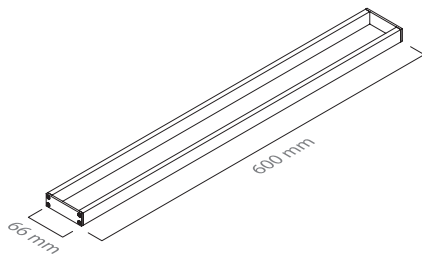

■ ref. **F810F01D**

Toalheiro barra duplo 50
Double towel rail 50

■ ref. **F810F02**

Toalheiro barra 60
Towel rail 60