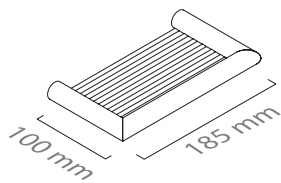

■ ref. **W910W07**

Saboneteira dupla
Double soap dish wallmounted