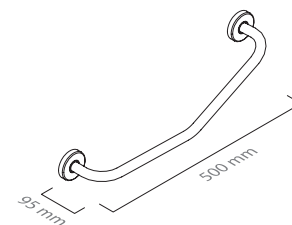

■ ref. **H810H74**

Pega banheira inclinada
Grab bar bended