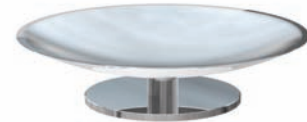

■ ref. **R710R96**

**Saboneteira móvel**  
Soap dish free standing

■ ref. **H910H16/40**

**Esponjeira 40**  
Large basket

■ ref. **H910H16/25**

**Esponjeira 25**  
Medium basket

**MATÉRIA-PRIMA**

Latão