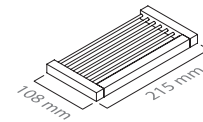

**Saboneteira**  
Soap dish wallmounted

■ ref. **M710M26**

**Saboneteira/esponjeira**  
Large basket

■ ref. **M710M16**

**Esponjeira**  
Bar soap dish

■ ref. **M710M16/20S**

**Esponjeira 20**  
Bar soap dish 20