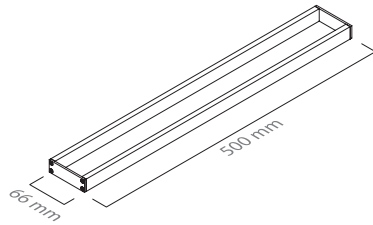

**AVAILABLE FINISHES**

Chrome / Brushed Chrome / Antique Niquel / Gold / Rose Gold / Polished Brass / Brushed Brass / Antique Brass / Lacquered (Mate Black or Mate White)

F8

■ ref. **F810F01**

**Toalheiro barra 50**  
Towel rail 50