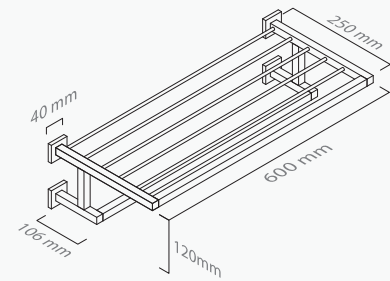

MATÉRIA-PRIMA
Latão

ACABAMENTOS DISPONÍVEIS
Cromado / Cromado Escovado / Niquelado / Dourado / Rosa Dourado / Latão Polido / Latão Escovado / Latão Envelhecido / Lacado (Preto Mate ou Branco Mate)

RAW MATERIAL
Brass

AVAILABLE FINISHES
Chrome / Brushed Chrome / Antique Niquel / Gold / Rose Gold / Polished Brass / Brushed Brass / Antique Brass / Lacquered (Mate Black or Mate White)

■ ref. **M710B13/40**

Porta toalhas 40
Towel rack 40

■ ref. **M710B13/60**

Porta toalhas 60
Towel rack 60