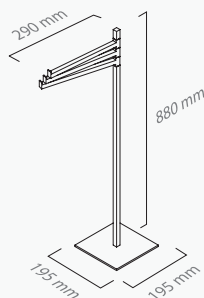

■ ref. **H910H13V**

**Porta toalhas vertical**  
Vertical towel rack

■ ref. **H910H99**

**Toalheiro pé 3 barras**  
Floor free standing triple swivel  
towel rail

■ ref. **H910H439**

**Porta rolo escova pé**  
Floor free standing with roll  
and toilet brush