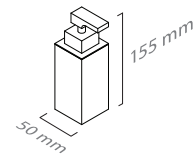

■ ref. **RE10R36**

Doseador
Soap dispenser

■ ref. **RE10R16**

Esponjeira
Bar soap dish