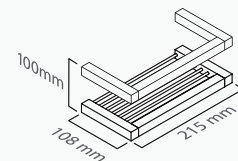

**Saboneteira**  
Soap dish wallmounted

■ ref. **M710M26**

**Saboneteira/esponjeira**  
Large basket

■ ref. **M710M16**

**Esponjeira**  
Bar soap dish

■ ref. **M710M16/20S**

**Esponjeira 20**  
Bar soap dish 20