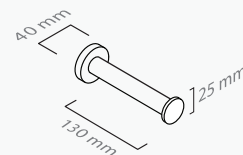

■ ref. **P210P05P**

Porta rolo perpendicular
Roll holder