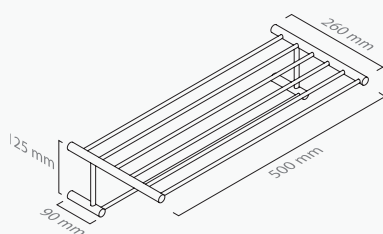

■ ref. **PR10P10**

**Cabide**  
Hook

■ ref. **PR10P10P**

**Cabide pendurar**  
Hook

■ ref. **PR10P13**

**Porta toalhas 50**  
Towel rack 50

PROJECT

**MATÉRIA-PRIMA**