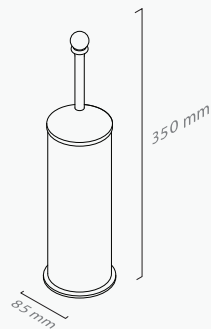

■ ref. **CL10C11P**

Porta escova parede
Toilet brush wallmounted