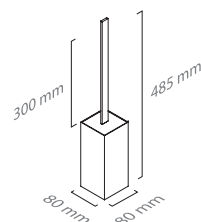

■ ref. **H910H11**

Porta escova
Toilet brush free standing