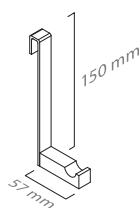

**Esponjeira 40**  
Bar soap dish 40

■ ref. **M710M10**

**Cabide**  
Hook

■ ref. **M710M10P**

**Cabide pendurar**  
Hook

■ ref. **M710M11**

**Porta escova chão**  
Toilet brush free standing

**MATÉRIA-PRIMA**  
Latão