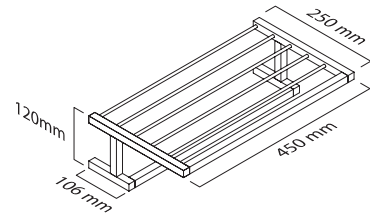

■ ref. **M710M13**

Porta toalhas
Towel rack