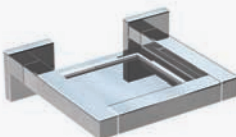

■ ref. **M710B05R**

Porta rolo reserva
Spare roll holder