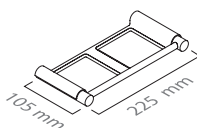

MATÉRIA-PRIMA
Aço Inox

RAW MATERIAL
Stainless Steel

ACABAMENTOS DISPONÍVEIS
Escovado

AVAILABLE FINISHES
Brushed

i6