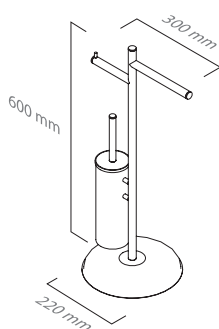

■ ref. **JF30099**

Toalheiro pé 3 barras
Floor free standing triple swivel
towel rail