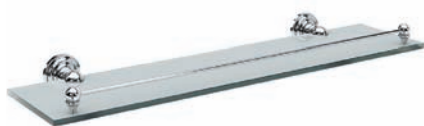

■ ref. **CL10C03**

Toalheiro argola
Towel ring