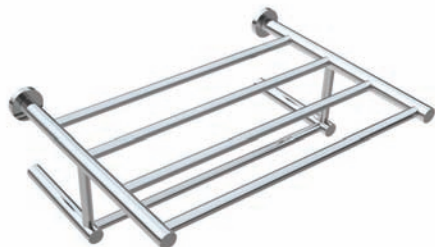

PORTUCALE

MATÉRIA-PRIMA
Latão

ACABAMENTOS DISPONÍVEIS
Cromado / Cromado Escovado / Niquelado / Dourado / Rosa Dourado / Latão Polido / Latão Escovado / Latão Envelhecido / Lacado (Preto Mate ou Branco Mate)

RAW MATERIAL
Brass

AVAILABLE FINISHES
Chrome / Brushed Chrome / Antique Niquel / Gold / Rose Gold / Polished Brass / Brushed Brass / Antique Brass / Lacquered (Mate Black or Mate White)