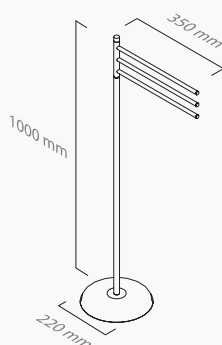

■ ref. **AF30093**

Toalheiro pé porta rolo escova
Floor free standing with towel,
roll and toilet brush