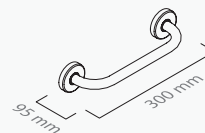

■ ref. **H810H74A**

Amarra
Grab bar