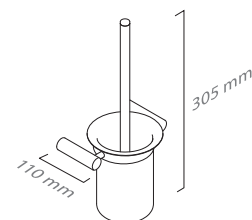

■ ref. **PR10P11C**

**Porta escova chão**  
Toilet brush free standing