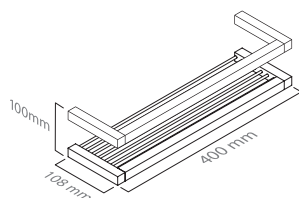

MATÉRIA-PRIMA

Latão

ACABAMENTOS DISPONÍVEIS

Cromado / Cromado Escovado / Niquelado / Dourado / Rosa Dourado / Latão Polido / Latão Escovado / Latão Envelhecido / Lacado (Preto Mate ou Branco Mate)

RAW MATERIAL

Brass

AVAILABLE FINISHES

Chrome / Brushed Chrome / Antique Nickel / Gold / Rose Gold / Polished Brass / Brushed Brass / Antique Brass / Lacquered (Mate Black or Mate White)

M7