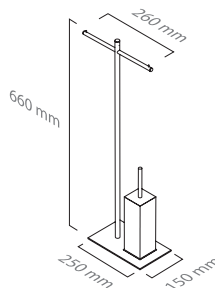

■ ref. **S210439**

Porta rolo escova pé
Floor free standing with roll
and toilet brush