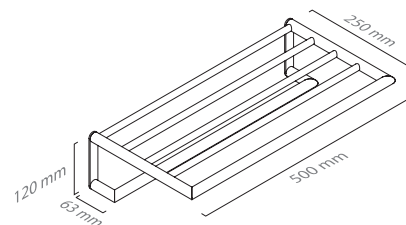

■ ref. **W910W13T**

Porta toalhas c/toalheiro
Towel rack