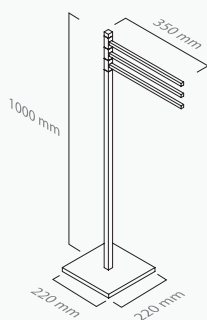

■ ref. **JF30093**

Toalheiro pé porta rolo escova
Floor free standing with roll
and toilet brush