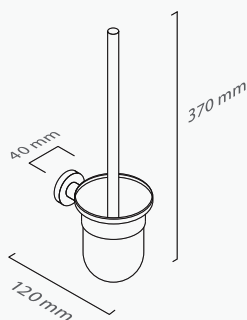

■ ref. **P210P10T**

Cabide triplo
Triple hook

■ ref. **P210P11PV**

Porta escova parede
Toilet brush holder