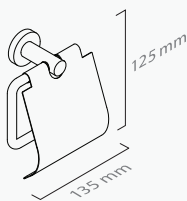

■ ref. **P210P05**

Porta rolo
Roll holder