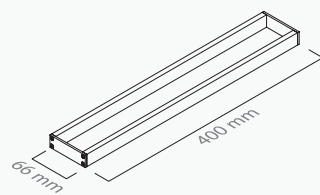

MATÉRIA-PRIMA
Latão

RAW MATERIAL
Brass

ACABAMENTOS DISPONÍVEIS

Cromado / Cromado Escovado / Niquelado / Dourado / Rosa Dourado / Latão Polido / Latão Escovado / Latão Envelhecido / Lacado (Preto Mate ou Branco Mate)

AVAILABLE FINISHES

Chrome / Brushed Chrome / Antique Niquel / Gold / Rose Gold / Polished Brass / Brushed Brass / Antique Brass / Lacquered (Mate Black or Mate White)

F8

■ ref. **F810F01**

Toalheiro barra 50
Towel rail 50

■ ref. **F810F01D**

Toalheiro barra duplo 50
Double towel rail 50

■ ref. **F810F02**

Toalheiro barra 60
Towel rail 60

■ ref. **F810F40**

Toalheiro barra 40
Towel rail 40