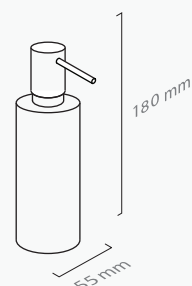

■ ref. **P210P05P**

**Porta rolo perpendicular**  
Roll holder

■ ref. **P210P06**

**Saboneteira**  
Soap dish wallmounted

■ ref. **P210P36**

**Doseador**  
Soap dispenser

**MATÉRIA-PRIMA**  
Latão

**RAW MATERIAL**  
Brass