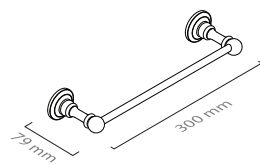

MATÉRIA-PRIMA
Latão

RAW MATERIAL
Brass

ACABAMENTOS DISPONÍVEIS

Cromado / Cromado Escovado / Niquelado / Dourado / Rosa Dourado / Latão Polido / Latão Escovado / Latão Envelhecido / Lacado (Preto Mate ou Branco Mate)

AVAILABLE FINISHES

Chrome / Brushed Chrome / Antique Nickel / Gold / Rose Gold / Polished Brass / Brushed Brass / Antique Brass / Lacquered (Mate Black or Mate White)

CLASSIC

■ ref. **CL10C01**

Toalheiro barra 50
Towel rail 50

■ ref. **CL10C02**

Toalheiro barra 60
Towel rack 60

■ ref. **CL10C30**

Toalheiro barra 30
Towel rail 30

■ ref. **CL10C01D**

Toalheiro barra duplo 50
Double towel rail 50