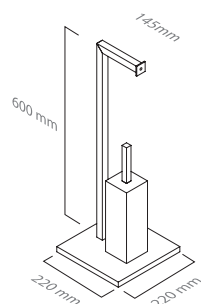

MATÉRIA-PRIMA
Aço Inox

ACABAMENTOS DISPONÍVEIS
Escovado

RAW MATERIAL
Stainless Steel

AVAILABLE FINISHES
Brushed