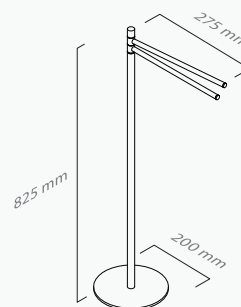

**Toalheiro pé porta rolo escova**  
Floor free standing with towel, roll and toilet brush

■ ref. **P210P199**

**Toalheiro pé 2 barras**  
Floor free standing double swivel towel rail

■ ref. **P210P99**

**Toalheiro pé 3 barras**  
Floor free standing triple swivel towel rail