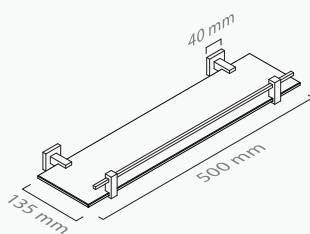

**AVAILABLE FINISHES**

Chrome / Brushed Chrome / Antique Niquel / Gold / Rose Gold / Polished Brass / Brushed Brass / Antique Brass / Lacquered (Mate Black or Mate White)

M7B

■ ref. **M710B84**

**Toalheiro giratório**  
Adjustable towel rail