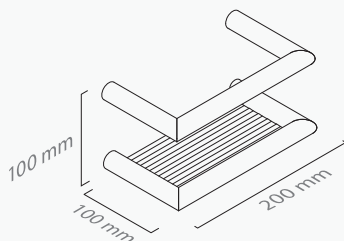

■ ref. **W910W16**

Esponjeira
Bar soap dish