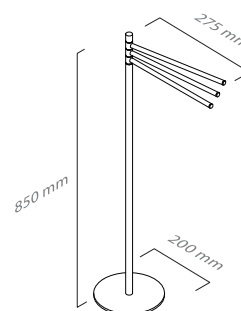

**Toalheiro pé porta rolo escova**  
Floor free standing with towel, roll and toilet brush

■ ref. **P210P199**

**Toalheiro pé 2 barras**  
Floor free standing double swivel towel rail

■ ref. **P210P99**

**Toalheiro pé 3 barras**  
Floor free standing triple swivel towel rail