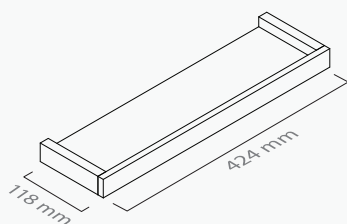

**Toalheiro barra 50**  
Towel rail 50

■ ref. **RE10R02**

**Toalheiro barra 60**  
Towel rail 60

■ ref. **RE10R30**

**Toalheiro barra 30**  
Towel rail 30

■ ref. **RE10R04**

**Prateleira vidro**  
Glass shelf