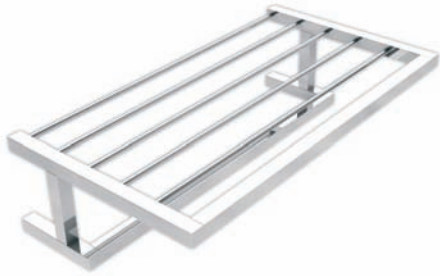

MATÉRIA-PRIMA
Latão

RAW MATERIAL
Brass

ACABAMENTOS DISPONÍVEIS
Cromado / Cromado Escovado / Niquelado / Dourado / Rosa Dourado / Latão Polido / Latão Escovado / Latão Envelhecido / Lacado (Preto Mate ou Branco Mate)

AVAILABLE FINISHES
Chrome / Brushed Chrome / Antique Nickel / Gold / Rose Gold / Polished Brass / Brushed Brass / Antique Brass / Lacquered (Mate Black or Mate White)