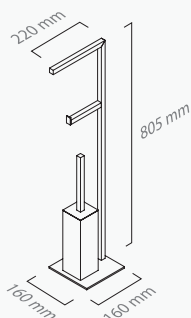

■ ref. **H910H13V**

**Porta toalhas vertical**  
Vertical towel rack

■ ref. **H910H99**

**Toalheiro pé 3 barras**  
Floor free standing triple swivel  
towel rail

■ ref. **H910H439**

**Porta rolo escova pé**  
Floor free standing with roll  
and toilet brush