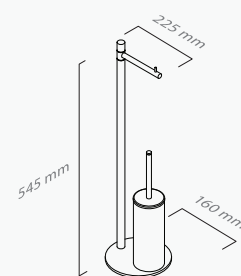

■ ref. **P210P439**

Porta rolo escova pé
Floor free standing with roll and toilet brush