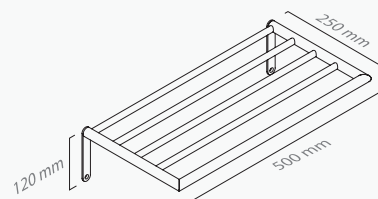

■ ref. **W910W13**

Porta toalhas
Towel rack